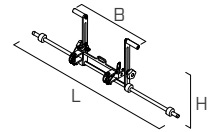

LADDER HOOKS

HANG TEMP

MOBILE LADDER HOOK

CODES AND DIMENSIONS

CODE	material	B [mm] [in]	H [mm] [in]	L [mm] [in]	weight [kg]	pcs
HANGTEMP	aluminium	445 17 1/2	300 11 3/4	1000 39 3/8	2,2	1

HANG ROOF

LADDER HOOK FOR PITCHED ROOFS

CODES AND DIMENSIONS

CODE	material	B [mm] [in]	H [mm] [in]	L [mm] [in]	weight [kg]	pcs
HANGROOF	zinc-plated steel	280 11	211 8 5/16	640 25 3/16	3,6	1
HANGROOFA2	AISI 304 stainless steel grade 1.4301	280 11	211 8 5/16	640 25 3/16	3,6	1