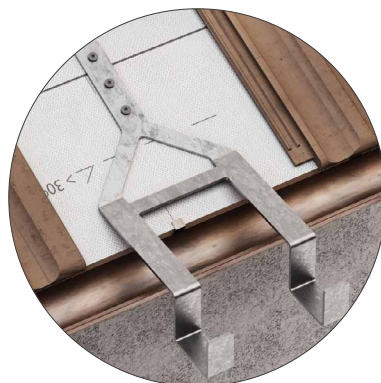

LADDER HOOKS

HANG TEMP

MOBILE LADDER HOOK

CODES AND DIMENSIONS

CODE	material	B [mm] [in]	H [mm] [in]	L [mm] [in]	weight [kg]	pcs
HANGTEMP	aluminium	445 17 1/2	300 11 3/4	1000 39 3/8	2,2	1

HANG ROOF

LADDER HOOK FOR PITCHED ROOFS

CODES AND DIMENSIONS

CODE	material	B [mm] [in]	H [mm] [in]	L [mm] [in]	weight [kg]	pcs
HANGROOF	zinc-plated steel	280 11	211 8 5/16	640 25 3/16	3,6	1
HANGROOFA2	AISI 304 stainless steel grade 1.4301	280 11	211 8 5/16	640 25 3/16	3,6	1